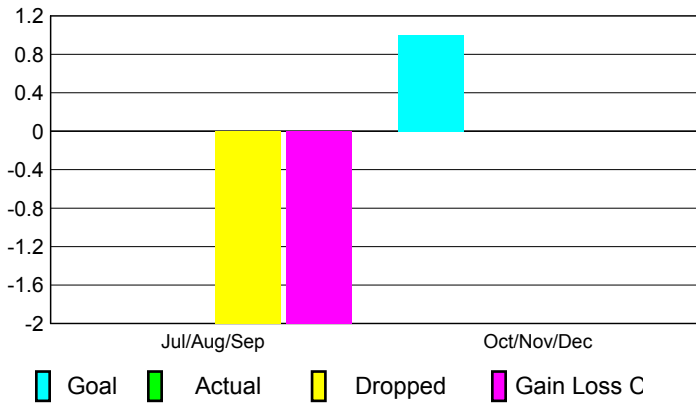

## CLUBS

Club Results  
2010-2011

Clubs  
2009-2010

Month	New Club Goal	Actual New Clubs	Actual Dropped Clubs	Gain/ Loss of Clubs	Gain/ Loss of Clubs
Jul/Aug/Sep	0	0	-2	-2	0
Oct/Nov/Dec	1	0	0	0	0
<b>Totals</b>	<b>1</b>	<b>0</b>	<b>-2</b>	<b>-2</b>	<b>0</b>

### Club Results 2010-2011

Goal, New, Dropped, Gain/Loss

### Comparison of Club Gain/Loss

Current Year Compared to the Previous Year